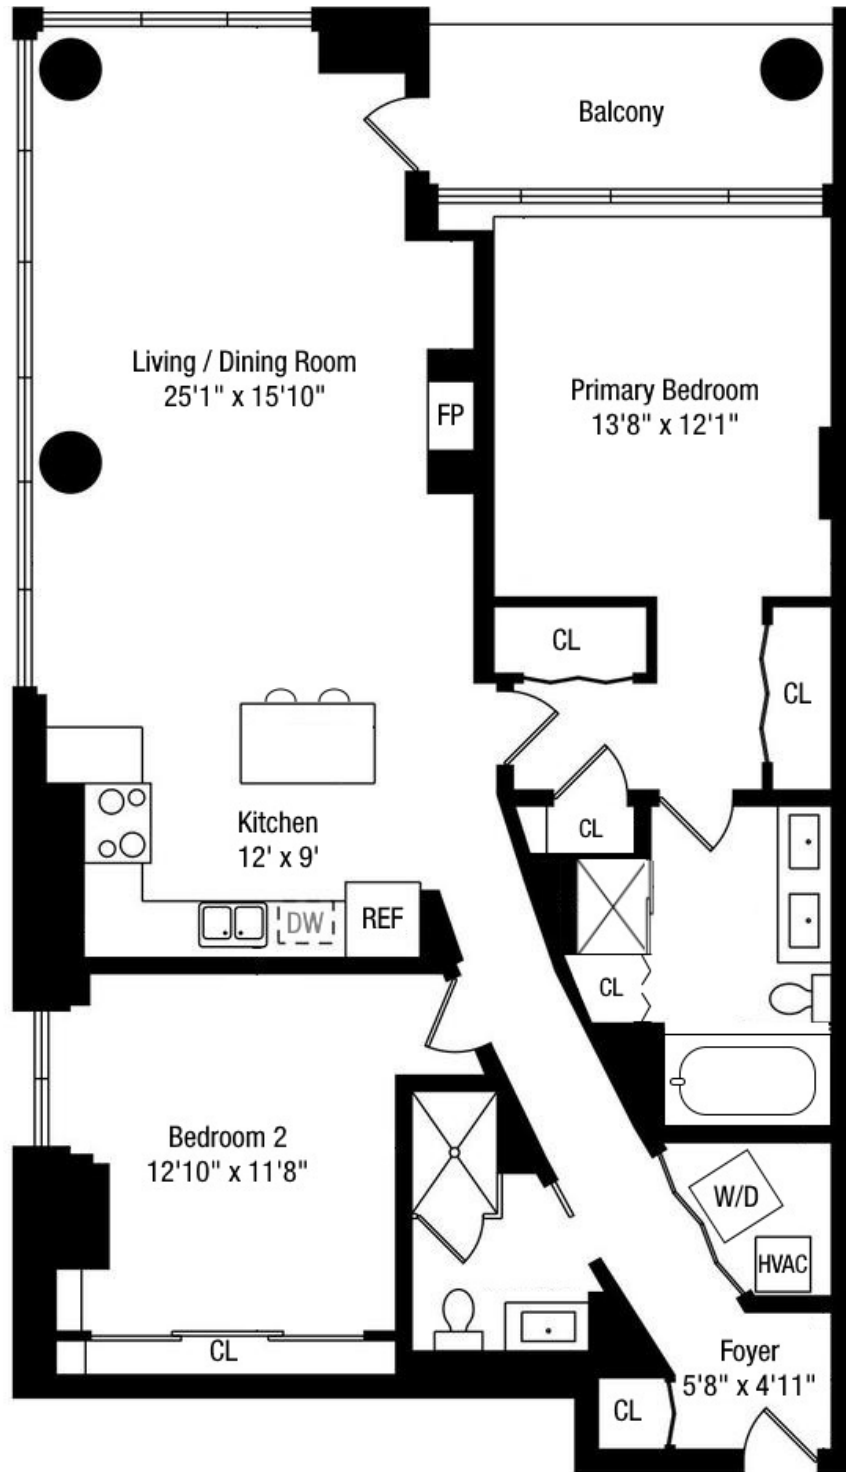

1200 W Monroe St #801

Floorplan above is for marketing purposes only.